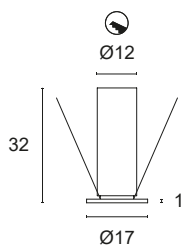

MADE IN ITALY